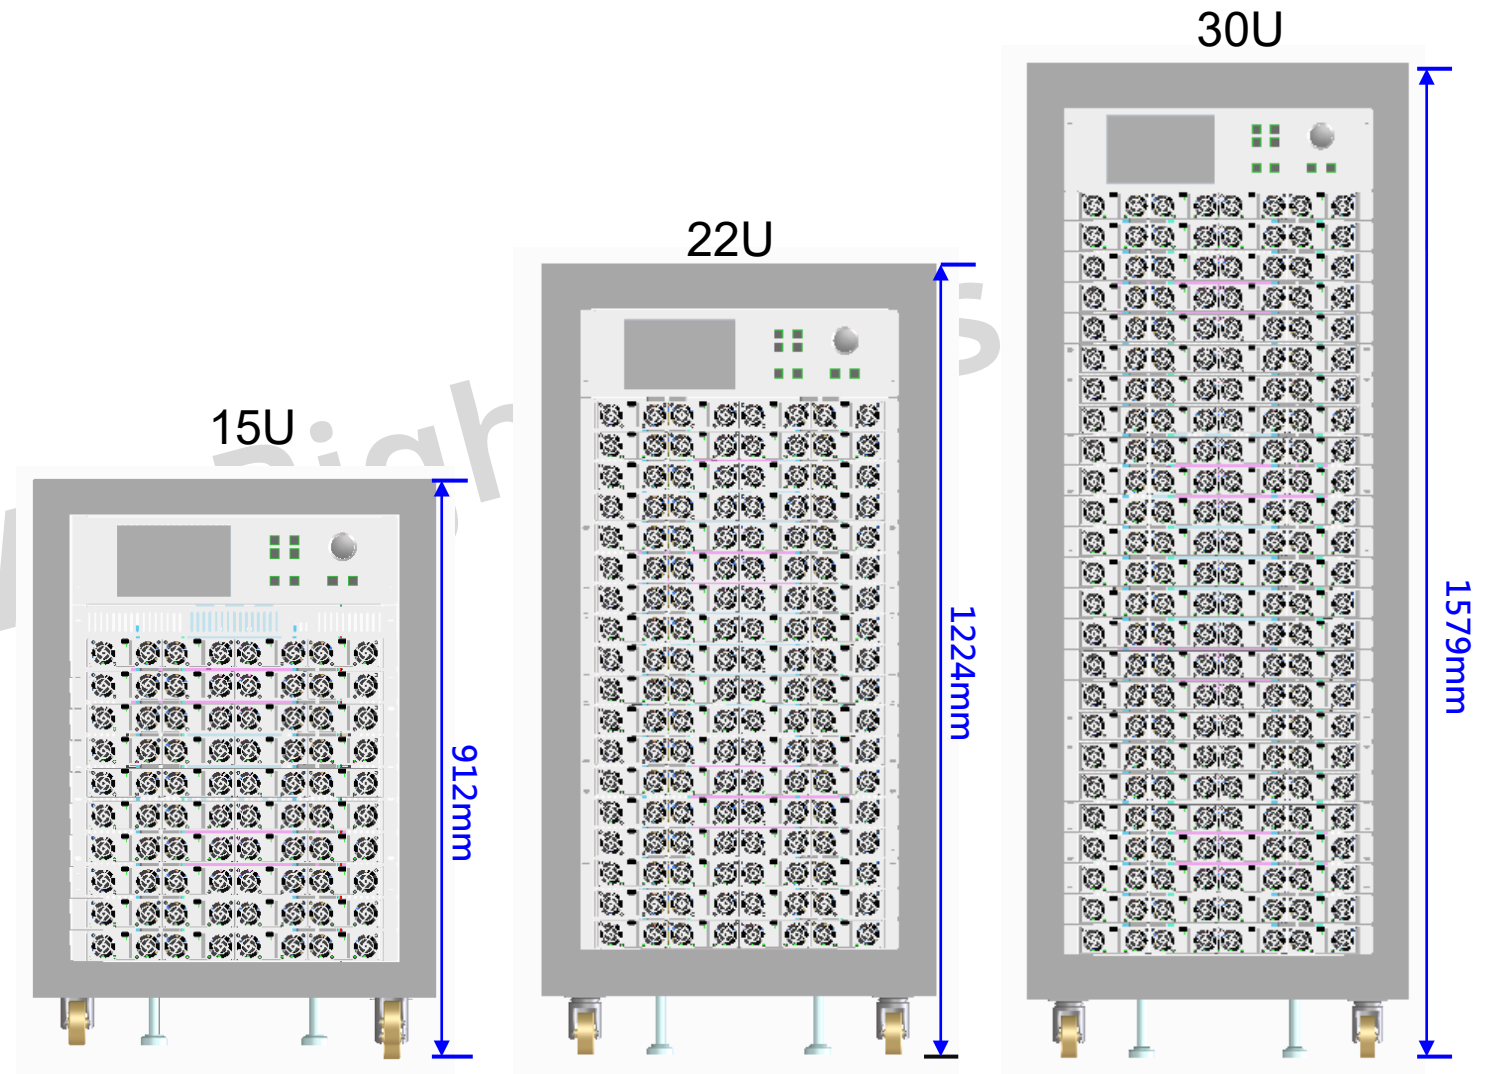

Road Map

Power Supply

※ Red words are new products

MEAN WELL ALL RIGHTS RESERVED

Product Introduction

System Power

Configuration of 1U Product

Model	NEW NCP-3200	
Cabinet	Units	Total power
15U	40	128KW
22U	72	230KW
30U	100	320KW

MEAN WELL

Product Introduction

System Power

Configuration of 2U Product

Model	RST-15K		NEW SHP-30K	
	Cabinet	Units	Cabinet	Units
15U	5	75KW	5	150KW
22U	9	135KW	8	240KW
30U	12	180KW	12	360KW

System Power

Flexible

- Flexibly expand output power up to **510kW**
- Support hot-plug (hot swap)

Intelligent

- Smart controller **CMU2** available
- Digitalized design, precise control on parameters
- **Software & firmware ready** for different applications