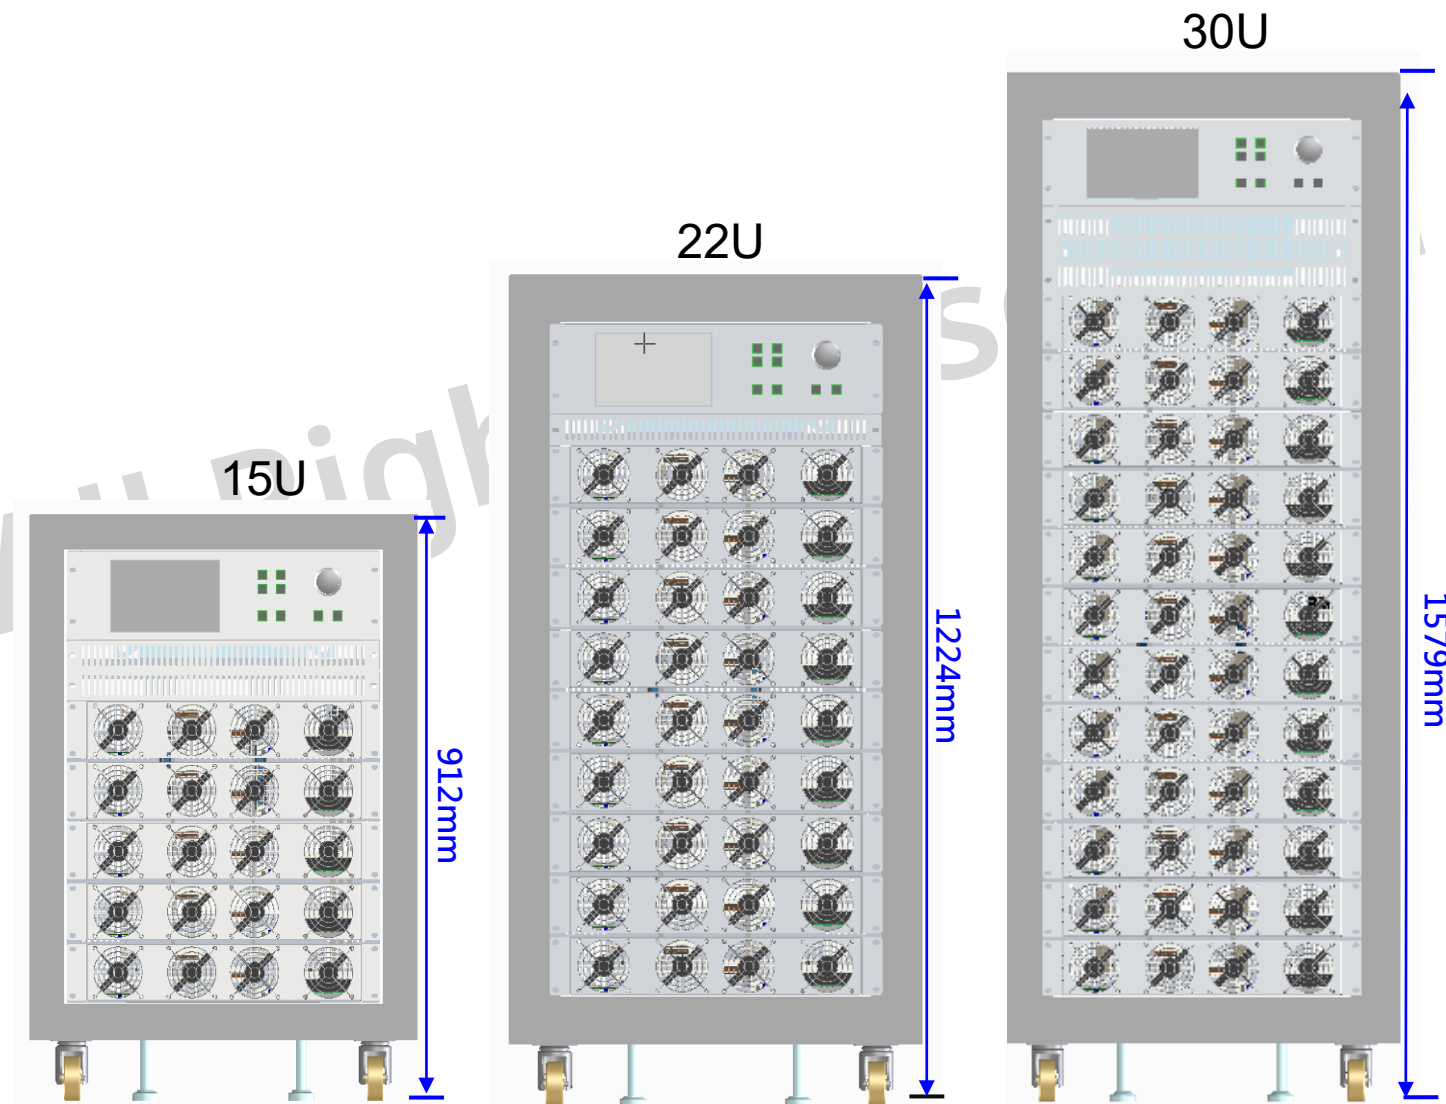

Road Map

Power Supply

※ Red words are new products

MEAN WELL ALL RIGHTS RESERVED

Product Introduction

System Power

Configuration of 1U Product

Model	NEW NCP-3200	
Cabinet	Units	Total power
15U	40	128KW
22U	72	230KW
30U	100	320KW

MEAN WELL

Product Introduction

System Power

Configuration of 2U Product

Model	RST-15K		NEW SHP-30K	
	Cabinet	Units	Cabinet	Units
15U	5	75KW	5	150KW
22U	9	135KW	8	240KW
30U	12	180KW	12	360KW

System Power

Flexible

- Flexibly expand output power up to **510kW**
- Support hot-plug (hot swap)

Intelligent

- Smart controller **CMU2** available
- Digitalized design, precise control on parameters
- **Software & firmware ready** for different applications