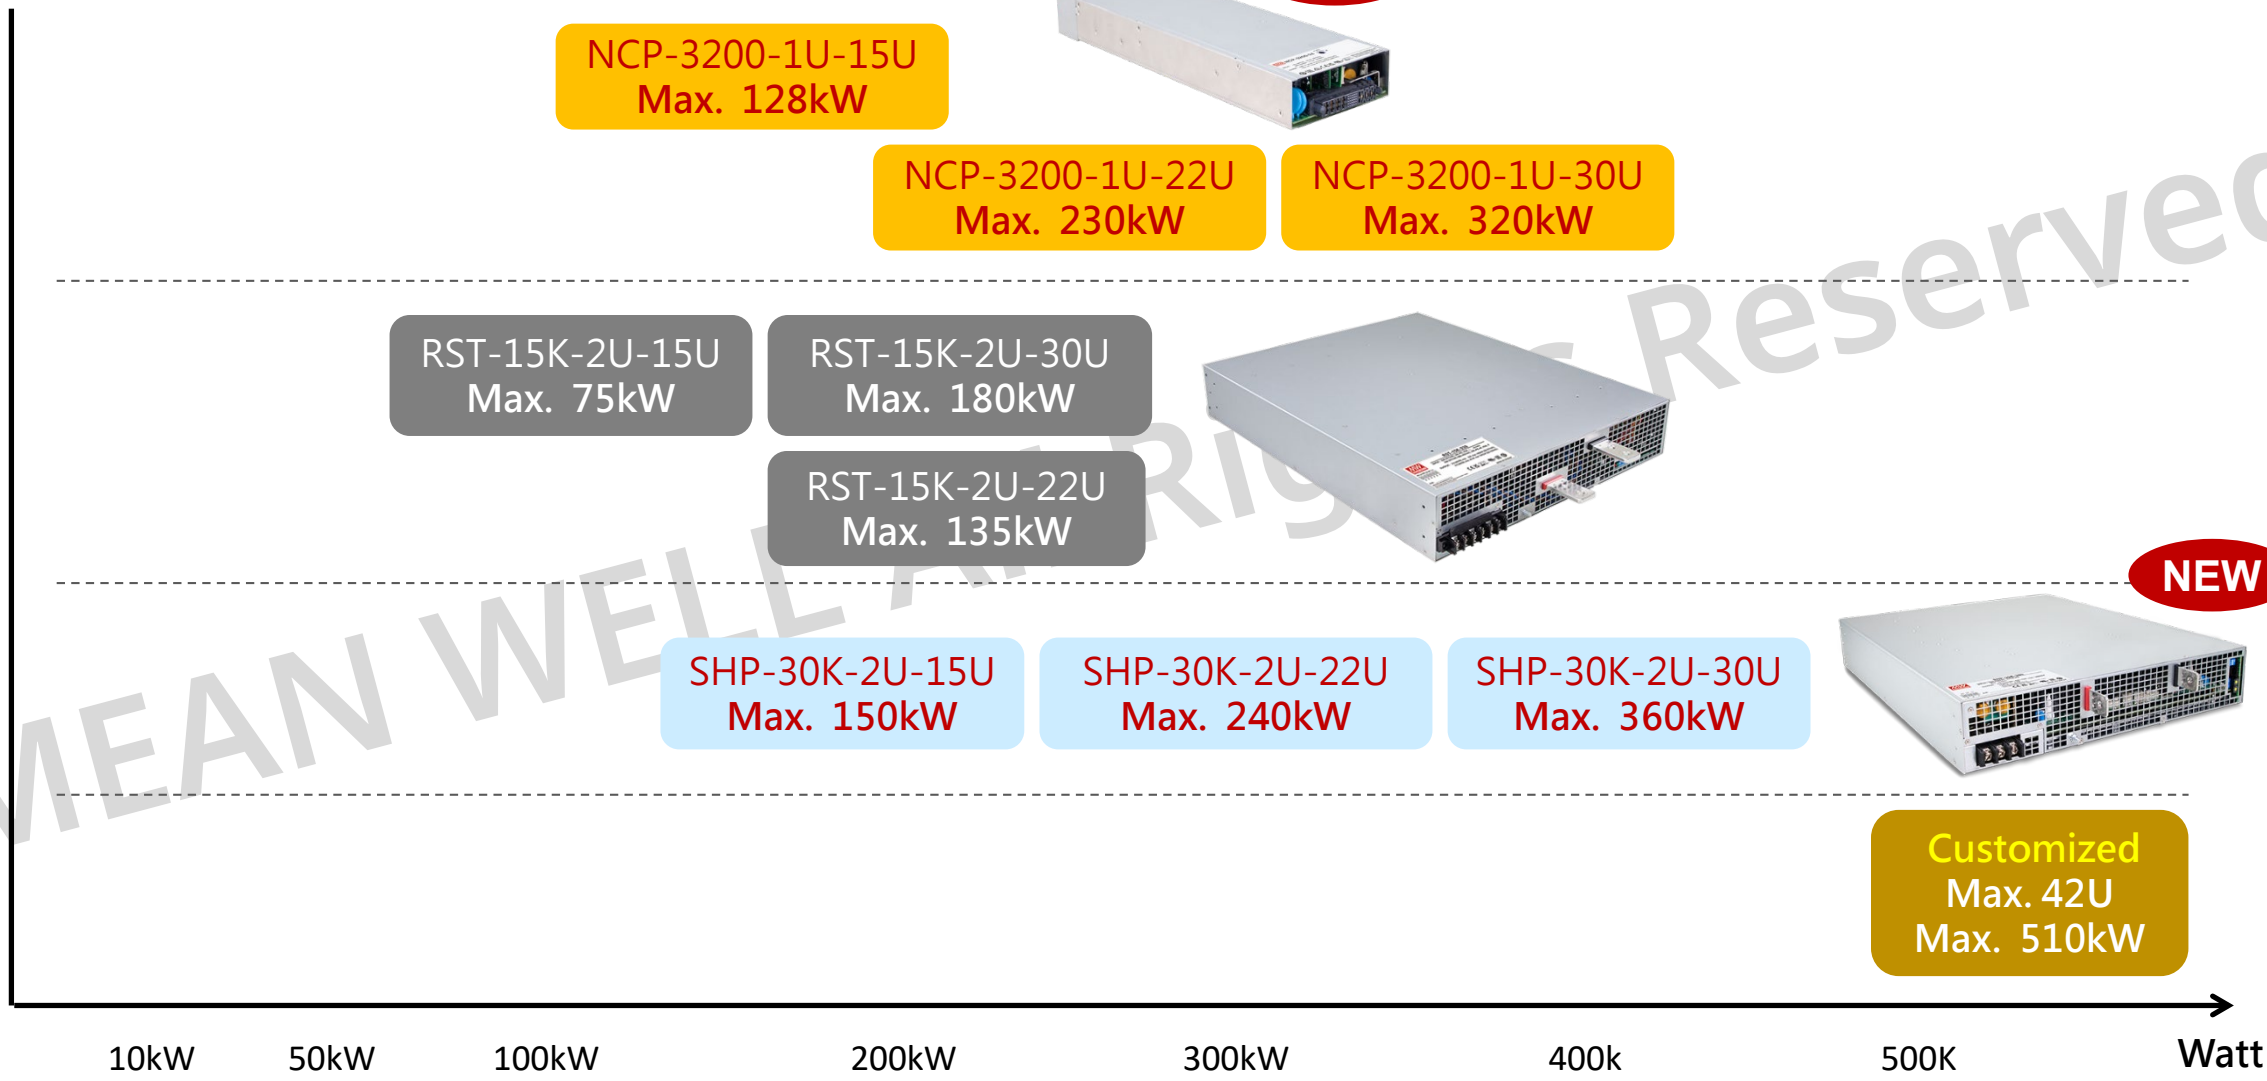

Road Map

Power Supply

※ Red words are new products

MEAN WELL ALL RIGHTS RESERVED

Product Introduction

System Power

Configuration of 1U Product

Model	NEW NCP-3200	
Cabinet	Units	Total power
15U	40	128KW
22U	72	230KW
30U	100	320KW

MEAN WELL

Product Introduction

System Power

Configuration of 2U Product

Model	RST-15K		NEW SHP-30K	
	Cabinet	Units	Cabinet	Units
15U	5	75KW	5	150KW
22U	9	135KW	8	240KW
30U	12	180KW	12	360KW

System Power

Flexible

- Flexibly expand output power up to **510kW**
- Support hot-plug (hot swap)

Intelligent

- Smart controller **CMU2** available
- Digitalized design, precise control on parameters
- **Software & firmware ready** for different applications